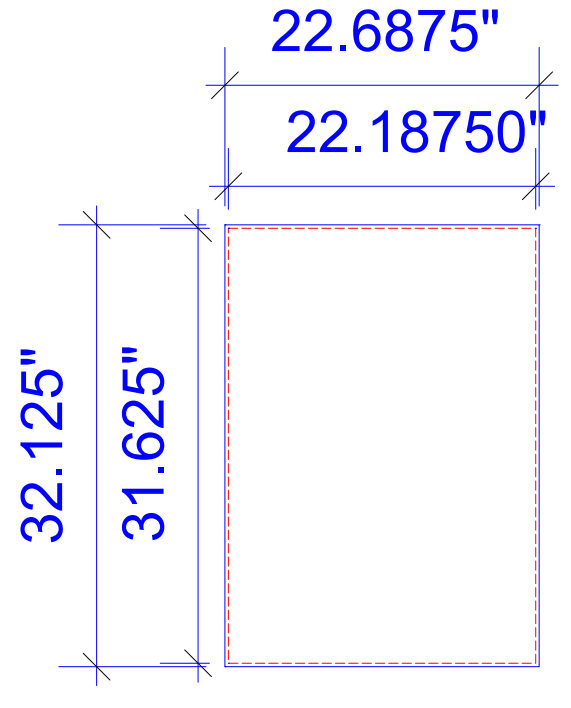

Product Name: VK-2920
Process: Dye Sublimation
Material: Polyknit 9
Effective Date: 3/11/2014

Live area inside dotted lines

NOTE: Graphic files must be @ 150 dpi Finished Size.  
DO NOT send Flattened Files. Production can not manipulate the content, proportion or color of these files.

\*\*NOTE: Test frames may be required for guaranteed fitting of graphics\*\*

Product Name: VK-2920
Process: Direct Print
Material: 1/16" & 1/4" Sintra
Effective Date: 3/11/2014

Free standing Pedestal  
1/16" Sintra

Backwall Pedestal door infill  
1/16" Sintra

Canvas Size: 23.1875"w x 34.917"h  
 Live Size: 22.6875"w x 34.417"h

Canvas Size: 22.6875"w x 32.125"  
 Live Size 22.1875"w x 31.625"

NOTE: Graphic files must be @ 150 dpi Finished Size.  
 DO NOT send Flattened Files. Production can not manipulate  
 the content, proportion or color of these files.