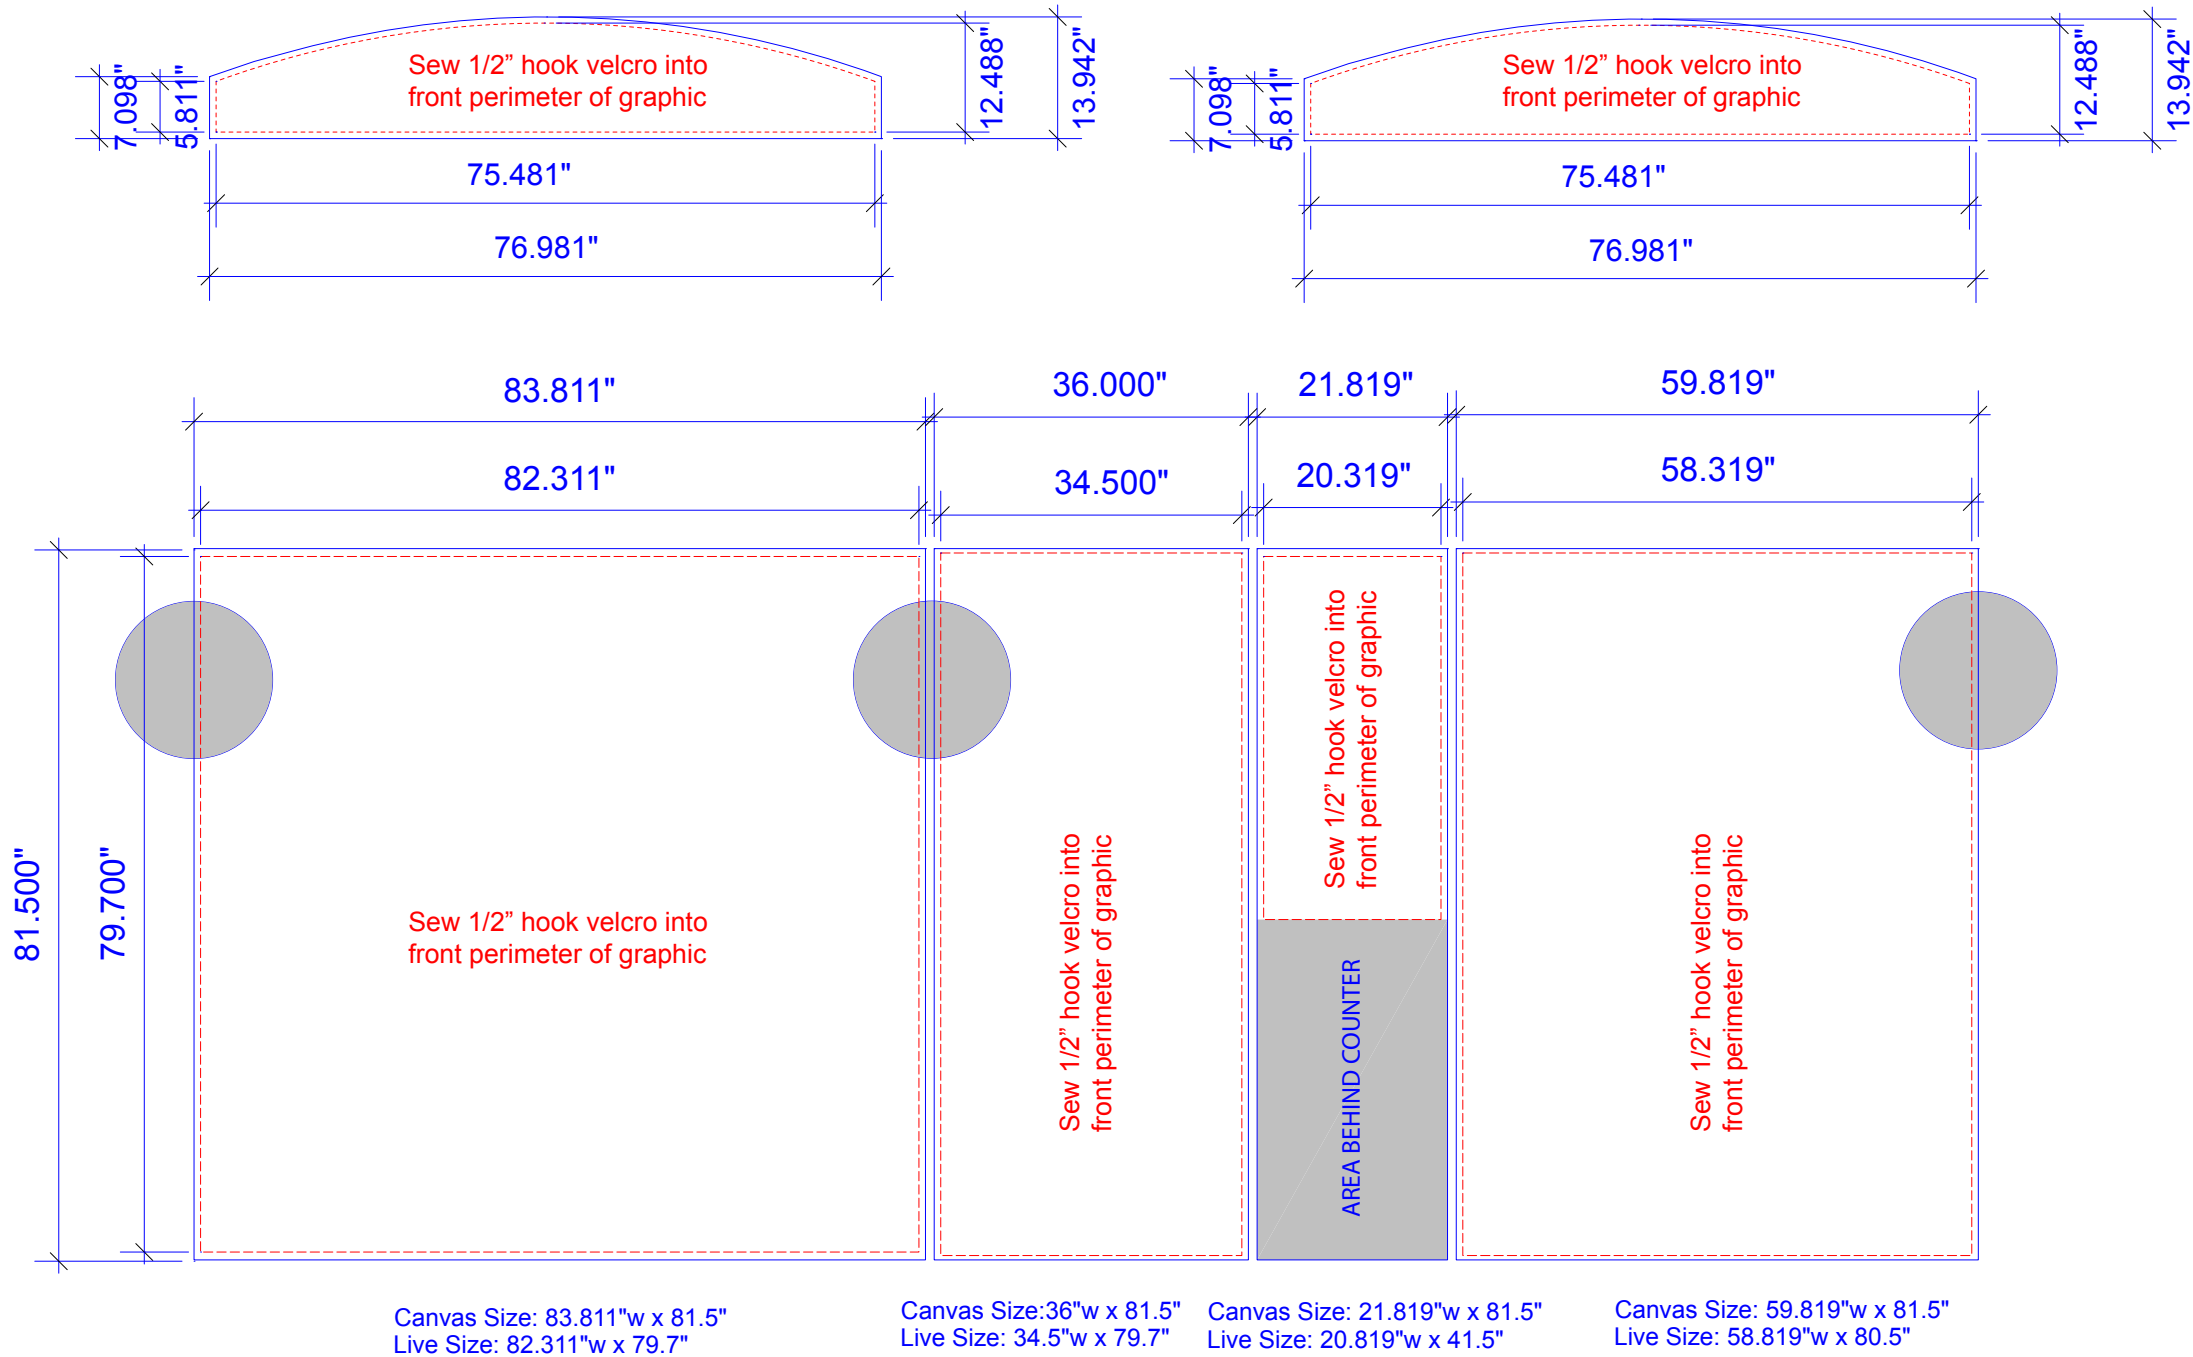

Product Name: VK-2920
Process: Dye Sublimation
Material: Polyknit 9
Effective Date: 3/11/2014

Live area inside dotted lines

NOTE: Graphic files must be @ 150 dpi Finished Size.  
DO NOT send Flattened Files. Production can not manipulate the content, proportion or color of these files.

\*\*NOTE: Test frames may be required for guaranteed fitting of graphics\*\*

Product Name: VK-2920
Process: Direct Print
Material: 1/16" & 1/4" Sintra
Effective Date: 3/11/2014

Free standing Pedestal  
1/16" Sintra

Backwall Pedestal door infill  
1/16" Sintra

Canvas Size: 23.1875"w x 34.917"h  
 Live Size: 22.6875"w x 34.417"h

Canvas Size: 22.6875"w x 32.125"  
 Live Size 22.1875"w x 31.625"

NOTE: Graphic files must be @ 150 dpi Finished Size.  
 DO NOT send Flattened Files. Production can not manipulate  
 the content, proportion or color of these files.