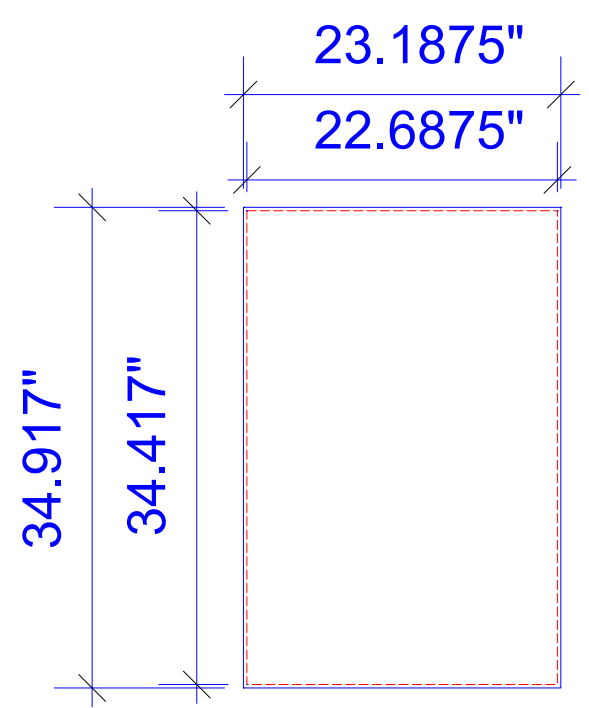

Product Name: VK-2920
Process: Dye Sublimation
Material: Polyknit 9
Effective Date: 3/11/2014

Live area inside dotted lines

NOTE: Graphic files must be @ 150 dpi Finished Size.  
DO NOT send Flattened Files. Production can not manipulate the content, proportion or color of these files.

\*\*NOTE: Test frames may be required for guaranteed fitting of graphics\*\*

Product Name: VK-2920
Process: Direct Print
Material: 1/16" & 1/4" Sintra
Effective Date: 3/11/2014

Free standing Pedestal  
1/16" Sintra

Backwall Pedestal door infill  
1/16" Sintra

Canvas Size: 23.1875"w x 34.917"h  
 Live Size: 22.6875"w x 34.417"h

Canvas Size: 22.6875"w x 32.125"  
 Live Size 22.1875"w x 31.625"

NOTE: Graphic files must be @ 150 dpi Finished Size.  
 DO NOT send Flattened Files. Production can not manipulate  
 the content, proportion or color of these files.