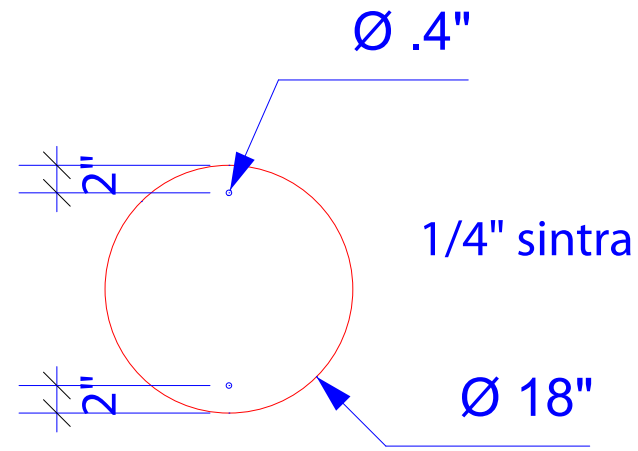

Product Name: VK-2920
Process: Direct Print
Material: 1/16" & 1/4" Sintra
Effective Date: 3/11/2014