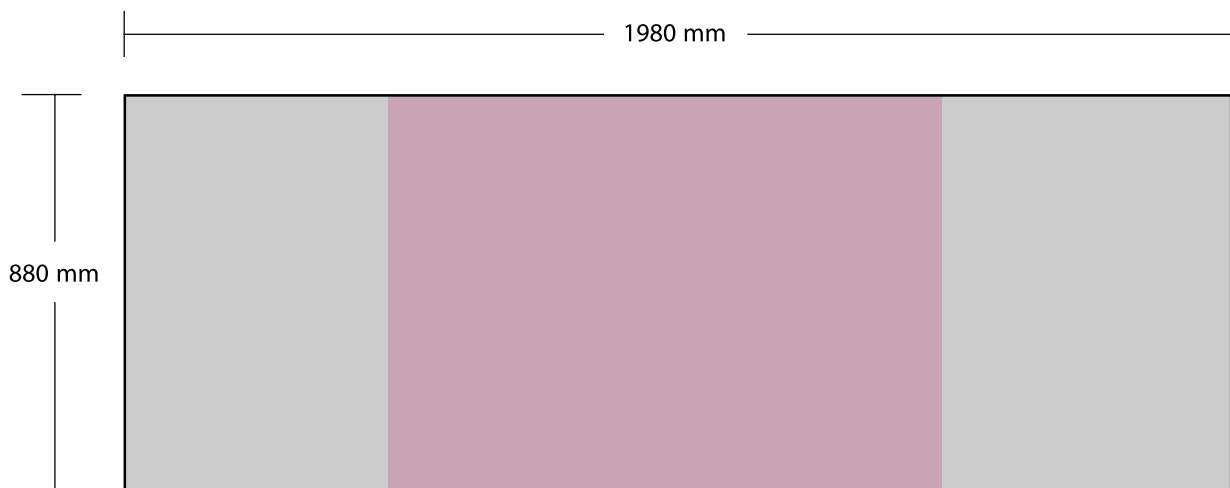

Setup for MP2 Midi Reception Desk

- The final total visible area (represented by the grey shaded area) is 1980mm wide x 880mm deep.
- The front flat section is approx 1000mm (represented by the magenta shaded area).
Keep logos/graphics within this area to prevent them wrapping around the sides of the unit.
- When placing images please ensure they are CMYK and at least 120dpi when placed at 100%.
- Please make sure all text is set as outline and placed as an eps file.
- Please supply final artwork as a high resolution PDF. No bleed or crop marks are required.
- If you require any assistance please contact Nouveau Productions on +61 2 9281 2077 or info@nvp.com.au